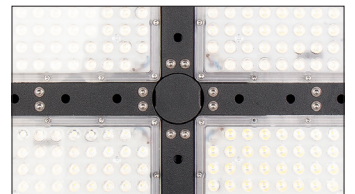

Design / Dizayn

Dobi has strong heatsink with four lens modules integrated that creates high flux lumen output. Bracket rotates up to 120° with mechanical aiming lock.

Dobi güçlü soğutma tasarımı ve dört modülden oluşan lens optik yapısı yüksek lümen çıkışı elde edilmesini sağlar. Bracket 120° hareketli mekanizmaya sahiptir.