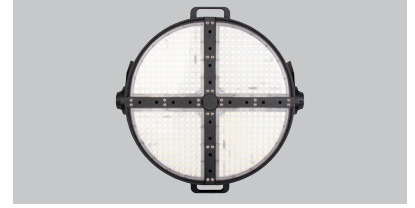

5 / Product Color / Ürün Renk

Technical Drawing / Teknik Çizim

Dobi / O07.WL.16575

* Code example / Kod örneği:

O07.WL.16575 . 800 . 827 . SP . 01

- 1- Product code / Armatür kodu
- 2- Power / Güç
- 3- CRI / Kelvin
- 4- Reflector angle / Reflektör açısı
- 5- Colour / Ürün renk

Power / Güç	CRI	Order Code / Sipariş Kodu	Kelvin	Lümen T_c=50° Lümen
800W	CRI>70	O07.WL.16575 . (.) . (...) . (.) . (.)	2700K	105997
			3000K	107689
			3500K	112639
			4000K	115114
			5000K	116357
	6500K	117600		
	CRI>80	O07.WL.16575 . (.) . (...) . (.) . (.)	2700K	99004
			3000K	100150
			3500K	104753
			4000K	107055
5000K			108211	
6500K	109367			
	Tunable White / Dinamik Beyaz	O07.WL.16575 . (.) . (...) . (.) . (.)	2700K - 6000K	X
	RGBW	O07.WL.16575 . (.) . (...) . (.) . (.)	RGBW	X

2	Watt - Driving Current / Watt - Sürüş Akımı		3		CRI / Kelvin		4		Reflector Angle / Reflektör Açısı		5		Product Color / Ürün Renk	
	800	800W - 3600mA	727	CRI>70 - 2700K	827	CRI>80 - 2700K	SP	17° - Spot	01	white				
700	700W - 3190mA	730	CRI>70 - 3000K	830	CRI>80 - 3000K	ME	34° - Medium	02	ral 9010					
600	600W - 2750mA	735	CRI>70 - 3500K	835	CRI>80 - 3500K	FL	73° - Flood	03	black					
		740	CRI>70 - 4000K	840	CRI>80 - 4000K	WF	81° - Wide Flood	04	gray					
		750	CRI>70 - 5000K	850	CRI>80 - 5000K			05	dark gray					
		765	CRI>70 - 6500K	TW	2700K - 6000K			06	special color					
				RGBW	RGBW