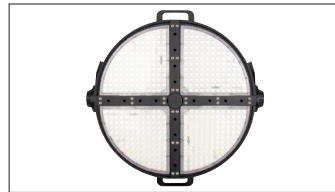

Design / Dizayn

Dobi has strong heatsink with four lens modules integrated that creates high flux lumen output. Bracket rotates up to 120° with mechanical aiming lock.

Dobi güçlü soğutma tasarımı ve dört modülden oluşan lens optik yapısı yüksek lümen çıkışı elde edilmesini sağlar. Bracket 120° hareketli mekanizmaya sahiptir.