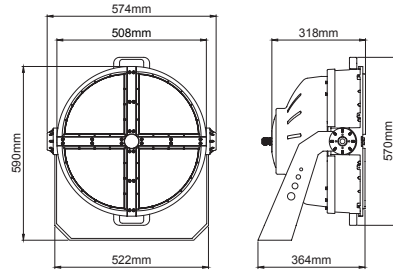

Technical Drawing / Teknik Çizim