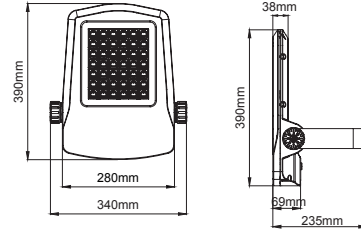

Technical Drawing / Teknik Çizim