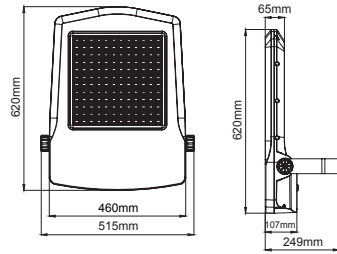

Technical Drawing / Teknik Çizim

* See page 0 for Idt files. / Işık eğrileri için sayfa 0 bakınız.