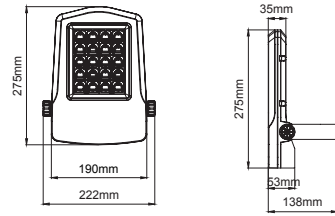

Technical Drawing / Teknik Çizim

* See page 0 for Idt files. / Işık eğrileri için sayfa 0 bakınız.

Falcon Mini PR / O07.WL.16415

	Power / Güç	CRI	Order Code / Sipariş Kodu	Kelvin	Lümen T_c=50° Lümen	
	* Code example / Kod örneği: O07.WL.16415 . 40 . 827 . SP . 01 1- Product code / Armatür kodu 2- Power / Güç 3- CRI / Kelvin 4- Reflector angle / Reflektör açısı 5- Colour / Ürün renk	40W	CRI>70	O07.WL.16415 . (.) . (...) . (.) . (.)	2700K	5260
3000K					5377	
3500K					5431	
4000K					5590	
5000K					5645	
6500K					5537	
Tunable White / Dinamik Beyaz		RGBW	CRI>80	O07.WL.16415 . (.) . (...) . (.) . (.)	2700K	4738
					3000K	5058
					3500K	5111
					4000K	5325
					5000K	5329
					6500K	5217

	2	3	4	5		
	Watt - Driving Current / Watt - Sürüş Akımı	CRI / Kelvin	Reflector Angle / Reflektör Açısı	Product Color / Ürün Renk		
(..) / Complete Code / Komple Kod	40	40W - 1500mA	727 CRI>70 - 2700K	827 CRI>80 - 2700K	SP 20° - Spot	01 white
	20	20W - 875mA	730 CRI>70 - 3000K	830 CRI>80 - 3000K	ME 25° - Medium	02 ral 9010
			735 CRI>70 - 3500K	835 CRI>80 - 3500K	FL 49° - Flood	03 black
			740 CRI>70 - 4000K	840 CRI>80 - 4000K	WF 90° - Wide Flood	04 gray
			750 CRI>70 - 5000K	850 CRI>80 - 5000K		05 dark gray
			765 CRI>70 - 6500K	TW 2700K - 6000K		06 special color
			RGBW	RGBW