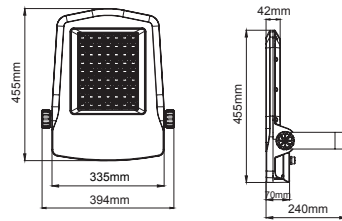

Technical Drawing / Teknik Çizim

* See page 0 for Idt files. / Işık eğrileri için sayfa 0 bakınız.