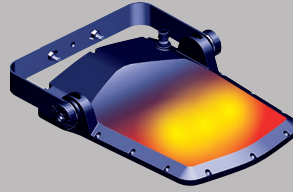

Falcon PR

Operating Conditions / Çalışma Koşulları

Thanks to its clever design heatsinks, our Falcon range can operate at extreme conditions between -25° +50° degree ambient temperature.

Akıllı soğutma tasarımı sayesinde Falcon serisi armatürleri -25° +50° derece aralığına sahip ortam koşullarında çalışabilmektedir.

Optics / Optik

High efficient PMMA lens optic compatible to floodlighting applications.

Yüksek verimli PMMA lens optik projektör aydınlatma uygulamalarına göre tasarlanmıştır.

EN

- Direct lighting luminaire for use with LEDs.
- Housing made from Corrosion resistant die-cast aluminium raw material.
- Installation with bracket on floor, walls and ceiling surfaces.
- Mains voltage: 220-240V / 50-60Hz.
- Clever thermal design with internal cooling pins.
- Spot, medium, flood, wide flood and oval beam angles available.
- Led colour temperatures are optionally 2700K, 3000K, 3500K, 4000K, 5000K and 6500K..
- Suitable for illumination up to 25 meter height.
- Internal silicon gaskets ensure IP protection.
- All external screws are stainless steel.
- Double layer polyester powder paint resistant to corrosion and salt spray fog.
- Up to 159lm/W efficiency.
- High colour consistency: <3 SDCM
- Tunable White and RGBW options available.
- Stainless steel cable gland and mains cable provided with IP68 socket and water stopper in the middle of the cable to avoid vapor enter inside the projector.
- Mechanical aiming lock.
- DALI and 1-10V dimming options available.
- L80 B10 50000hrs and five years warranty.

TR