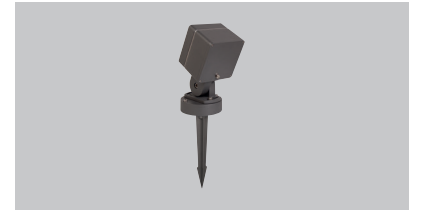

Gora Maxi

5 / Product Color / Ürün Renk

* See page 0 for Idt files. / Işık eğrileri için sayfa 0 bakınız.

Technical Drawing / Teknik Çizim

Gora Maxi / O07.WL.00725

* Code example / Kod örneği:

O07.WL.00725 . 30 . 827 . SP . 01

- 1- Product code / Armatür kodu
- 2- Power / Güç
- 3- CRI / Kelvin
- 4- Reflector angle / Reflektör açısı
- 5- Colour / Ürün renk

Power / Güç	CRI	Order Code / Sipariş Kodu	Kelvin	Lümen T_c=50° Lümen
30W	CRI>70	O07.WL.00725 . (.) . (..) . (.) . (..)	2700K	3105
			3000K	3138
			3500K	3205
			4000K	3339
			5000K	3375
	6500K	3272		
	CRI>80	O07.WL.00725 . (.) . (..) . (.) . (..)	2700K	3018
			3000K	3054
			3500K	3234
			4000K	3306
5000K			3342	
6500K	3269			
	Tunable White / Dinamik Beyaz	O07.WL.00725 . (.) . (..) . (.) . (..)	2700K - 6000K	X
	RGBW	O07.WL.00725 . (.) . (..) . (.) . (..)	RGBW	X

2	Watt - Driving Current / Watt - Sürüş Akımı		3		CRI / Kelvin		4	Reflector Angle / Reflektör Açısı		5	Product Color / Ürün Renk						
	30	30W - 500mA	727	827	730	830		735	835		740	840	750	850	765	TW	RGBW
30	30W - 500mA	727	CRI>70 - 2700K	827	CRI>80 - 2700K	730	CRI>70 - 3000K	830	CRI>80 - 3000K	SP 15° - Spot ME 34° - Medium FL 50° - Flood	01 white 02 ral 9010 03 black 04 gray 05 dark gray 06 special color						
		735	CRI>70 - 3500K	835	CRI>80 - 3500K	740	CRI>70 - 4000K	840	CRI>80 - 4000K								
		750	CRI>70 - 5000K	850	CRI>80 - 5000K	765	CRI>70 - 6500K	TW	2700K - 6000K								
				RGBW	RGBW