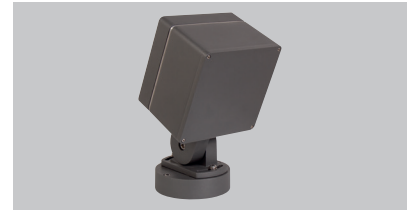

Gora Mega

5 / Product Color / Ürün Renk

* See page 0 for ldt files. / Işık eğrileri için sayfa 0 bakınız.

Technical Drawing / Teknik Çizim

Gora Mega / O07.WL.00723

* Code example / Kod örneği:

O07.WL.00723 . 52 . 827 . SP . 01

- 1- Product code / Armatür kodu
- 2- Power / Güç
- 3- CRI / Kelvin
- 4- Reflector angle / Reflektör açısı
- 5- Colour / Ürün renk

Power / Güç	CRI	Order Code / Sipariş Kodu	Kelvin	Lümen T_c=50° Lümen
52W	CRI>70	O07.WL.00723 . (.) . (...) . (.) . (.)	2700K	5519
			3000K	5578
			3500K	5697
			4000K	5935
			5000K	6000
			6500K	5816
52W	CRI>80	O07.WL.00723 . (.) . (...) . (.) . (.)	2700K	5365
			3000K	5430
			3500K	5749
			4000K	5877
			5000K	5941
			6500K	5812
Tunable White / Dinamik Beyaz		O07.WL.00723 . (.) . (...) . (.) . (.)	2700K - 6000K	X
RGBW		O07.WL.00723 . (.) . (...) . (.) . (.)	RGBW	X

2	Watt - Driving Current / Watt - Sürüş Akımı	3	CRI / Kelvin	4	Reflector Angle / Reflektör Açısı	5	Product Color / Ürün Renk
52	52W - 500mA	727	CRI>70 - 2700K	SP 15° - Spot ME 34° - Medium FL 50° - Flood	01 white 02 ral 9010 03 black 04 gray 05 dark gray 06 special color		
		827	CRI>80 - 2700K				
		730	CRI>70 - 3000K			830	CRI>80 - 3000K
		735	CRI>70 - 3500K			835	CRI>80 - 3500K
		740	CRI>70 - 4000K			840	CRI>80 - 4000K
		750	CRI>70 - 5000K			850	CRI>80 - 5000K
		765	CRI>70 - 6500K			TW	2700K - 6000K
		RGBW	RGBW