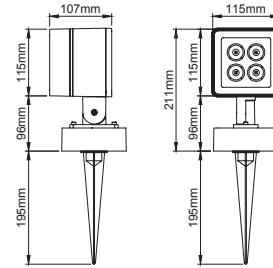

Technical Drawing / Teknik Çizim