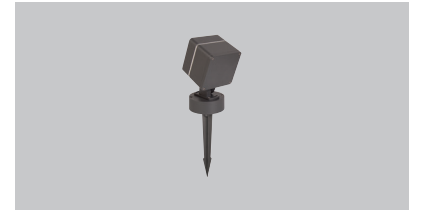

Gora Midi

5 / Product Color / Ürün Renk

* See page 0 for Idt files. / Işık eğrileri için sayfa 0 bakınız.

Technical Drawing / Teknik Çizim

Gora Midi / O07.WL.00724

* Code example / Kod örneği:

O07.WL.00724 . 14 . 827 . SP . 01

- 1- Product code / Armatür kodu
- 2- Power / Güç
- 3- CRI / Kelvin
- 4- Reflector angle / Reflektör açısı
- 5- Colour / Ürün renk

Power / Güç	CRI	Order Code / Sipariş Kodu	Kelvin	Lümen T_c=50° Lümen
14W	CRI>70	O07.WL.00724 . (.) . (..) . (..) . (..)	2700K	1379
			3000K	1394
			3500K	1423
			4000K	1483
			5000K	1499
	6500K	1453		
	CRI>80	O07.WL.00724 . (.) . (..) . (..) . (..)	2700K	1341
			3000K	1357
			3500K	1437
			4000K	1469
5000K			1485	
6500K	1451			
	Tunable White / Dinamik Beyaz	O07.WL.00724 . (.) . (..) . (..) . (..)	2700K - 6000K	X
	RGBW	O07.WL.00724 . (.) . (..) . (..) . (..)	RGBW	X

2	Watt - Driving Current / Watt - Sürüş Akımı	3		4	Reflector Angle / Reflektör Açısı	5		Product Color / Ürün Renk
		CRI	Kelvin			Reflector Type	Product Color	
14	14W - 500mA	727	CRI>70 - 2700K	SP	15° - Spot	01	white	
		730	CRI>70 - 3000K	ME	34° - Medium	02	ral 9010	
		735	CRI>70 - 3500K	FL	50° - Flood	03	black	
		740	CRI>70 - 4000K			04	gray	
		750	CRI>70 - 5000K			05	dark gray	
		765	CRI>70 - 6500K			06	special color	
				RGBW	RGBW