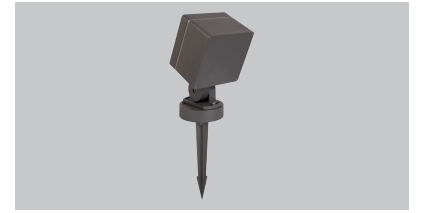

Gora Mega

5 / Product Color / Ürün Renk

* See page 0 for Idt files. / Işık eğrileri için sayfa 0 bakınız.

Technical Drawing / Teknik Çizim

Gora Mega / O07.WL.00726

* Code example / Kod örneği:

O07.WL.00725 . 52 . 827 . SP . 01

- 1- Product code / Armatür kodu
- 2- Power / Güç
- 3- CRI / Kelvin
- 4- Reflector angle / Reflektör açısı
- 5- Colour / Ürün renk

Power / Güç	CRI	Order Code / Sipariş Kodu	Kelvin	Lümen T_c=50° Lümen
52W	CRI>70	O07.WL.00726 . (.) . (...) . (.) . (..)	2700K	5519
			3000K	5578
			3500K	5697
			4000K	5935
			5000K	6000
			6500K	5816
52W	CRI>80	O07.WL.00726 . (.) . (...) . (.) . (..)	2700K	5365
			3000K	5430
			3500K	5749
			4000K	5877
			5000K	5941
			6500K	5812
Tunable White / Dinamik Beyaz		O07.WL.00726 . (.) . (...) . (.) . (..)	2700K - 6000K	X
RGBW		O07.WL.00726 . (.) . (...) . (.) . (..)	RGBW	X

2	Watt - Driving Current / Watt - Sürüş Akımı	3				4	Reflector Angle / Reflektör Açısı	5	
		CRI / Kelvin						Product Color / Ürün Renk	
52	52W - 500mA	727	CRI>70 - 2700K	827	CRI>80 - 2700K	SP 15° - Spot ME 34° - Medium FL 50° - Flood	01 white 02 ral 9010 03 black 04 gray 05 dark gray 06 special color		
		730	CRI>70 - 3000K	830	CRI>80 - 3000K				
		735	CRI>70 - 3500K	835	CRI>80 - 3500K				
		740	CRI>70 - 4000K	840	CRI>80 - 4000K				
		750	CRI>70 - 5000K	850	CRI>80 - 5000K				
		765	CRI>70 - 6500K	TW	2700K - 6000K				
				RGBW	RGBW