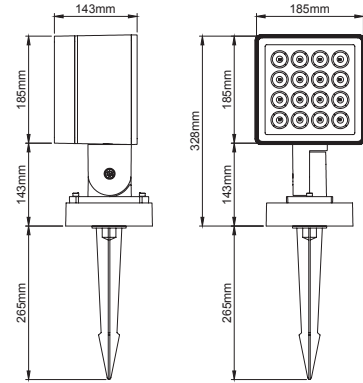

Technical Drawing / Teknik Çizim