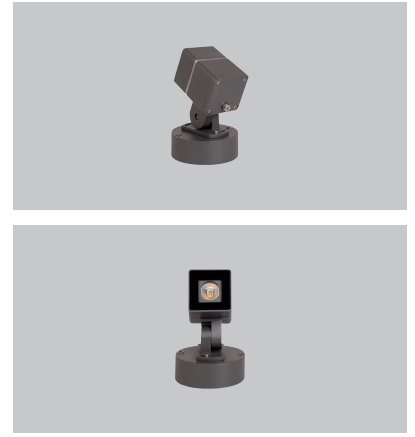

Gora Mini

5 / Product Color / Ürün Renk