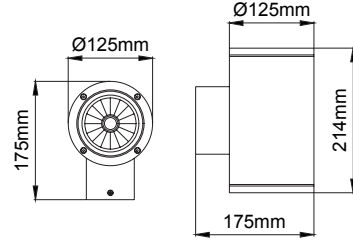

5 / Product Color / Ürün Renk

Technical Drawing / Teknik Çizim

Koala Midi / O07.WA.06035

Power / Güç	CRI	Order Code / Sipariş Kodu	Kelvin	Lümen T_c=50° Lümen			
			28W	CRI>80	O07.WA.06035 . (.) . (..) . (..) . (..)	2700K	3041
			3000K	3176			
			3500K	3248			
			4000K	3325			
			5000K	3345			
			6500K	X			

* Code example / Kod örneği:

O07.WA.06035 . 28 . 827 . SP . 01

- 1- Product code / Armatür kodu
- 2- Power / Güç
- 3- CRI / Kelvin
- 4- Reflector angle / Reflektör açısı
- 5- Colour / Ürün renk

2	Watt - Driving Current / Watt - Sürüş Akımı	3	CRI / Kelvin	4	Reflector Angle / Reflektör Açısı	5	
						Product Color / Ürün Renk	Ürün Renk
28	28W - 700mA	827	CRI>80 - 2700K	SP	20° - Spot	01	white
24	24W - 600mA	830	CRI>80 - 3000K	ME	30° - Medium	02	ral 9010
20	20W - 500mA	835	CRI>80 - 3500K	FL	40° - Flood	03	black
		840	CRI>80 - 4000K	WF	60° - Wide Flood	04	gray
		850	CRI>80 - 5000K			05	dark gray
						06	special color