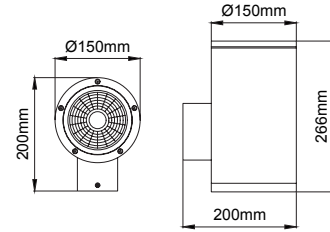

Technical Drawing / Teknik Çizim