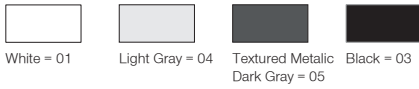

5 / Product Color / Ürün Renk