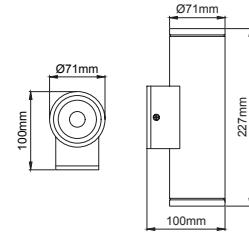

5 / Product Color / Ürün Renk

Technical Drawing / Teknik Çizim

Koala Mini / O07.WA.06050

	Power / Güç	CRI	Order Code / Sipariş Kodu	Kelvin	Lümen T_c=50° Lümen
	2x14W	CRI>80	O07.WA.06050 . (..) . (..) . (..) . (..)	2700K	1986
			3000K	2186	
			3500K	2250	
			4000K	2260	
			5000K	2270	
			6500K	X	

* Code example / Kod örneği:

O07.WA.06050 . 28 . 827 . SP . 01

- 1- Product code / Armatür kodu
- 2- Power / Güç
- 3- CRI / Kelvin
- 4- Reflector angle / Reflektör açısı
- 5- Colour / Ürün renk

Complete Code / Komple Kod	2	3	4	5
	Watt - Driving Current / Watt - Sürüş Akımı	CRI / Kelvin	Reflector Angle / Reflektör Açısı	Product Color / Ürün Renk
28	2x14W - 350mA	827 CRI>80 - 2700K	SP 2x20° - Spot	01 white
20	2x10W - 250mA	830 CRI>80 - 3000K	ME 2x35° - Medium	02 ral 9010
14	2x7W - 180mA	835 CRI>80 - 3500K	FL 2x45° - Flood	03 black
		840 CRI>80 - 4000K	WF 2x60° - Wide Flood	04 gray
		850 CRI>80 - 5000K	OV 2x20° x 45° - Oval	05 dark gray
				06 special color