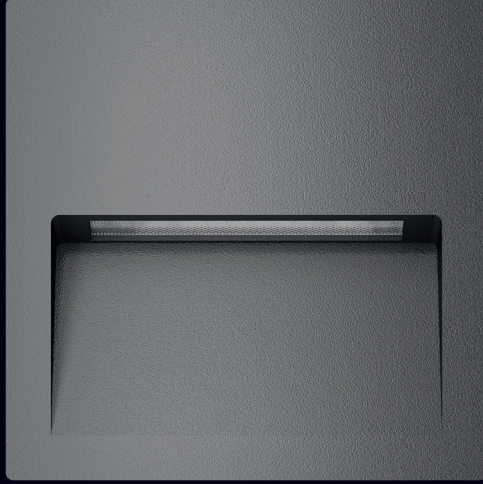

Lite Surface

Key advantages

- Slim rectangular and round surface luminaire for outdoor installation on wall.
- Installation: Luminaire is supplied with plastic outer installation box for easy mounting.
- The body is protected by a special antioxidizing treatment for a higher resistance against aggressive agents. Salt spray test being applied to ensure stability of finishing.
- The heat generated by the light source is dissipated by means of a passive cooling system.
- The luminaire is equipped with a piece of cable for mains to provide easy-to-make connection.

Lite Recessed

Key advantages

- Slim rectangular and round recessed luminaire for outdoor installation on wall.
- Installation: Luminaire is supplied with plastic outer installation box for easy mounting.
- The body is protected by a special antioxidizing treatment for a higher resistance against aggressive agents. Salt spray test being applied to ensure stability of finishing.
- The heat generated by the light source is dissipated by means of a passive cooling system.
- The luminaire is equipped with a piece of cable for mains to provide easy-to-make connection.