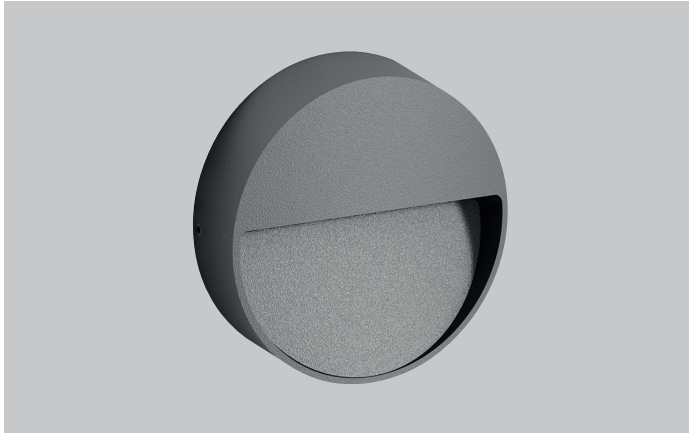

Lite Surface

5 / Product Color / Ürün Renk

White = 01

Light Gray = 04

Textured Metallic
Dark Gray = 05

Black = 03