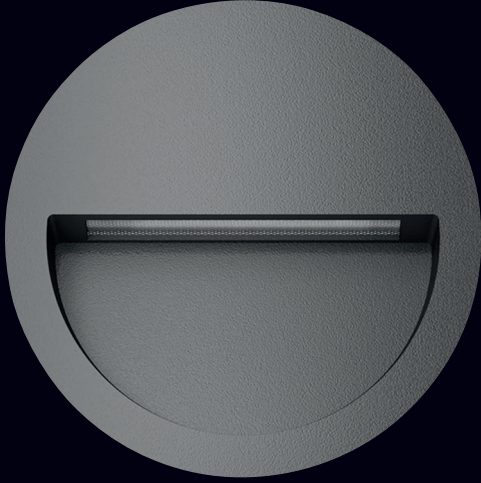

Lite Surface

Key advantages

- Slim rectangular and round surface luminaire for outdoor installation on wall.
- Installation: Luminaire is supplied with plastic outer installation box for easy mounting.
- The body is protected by a special antioxidizing treatment for a higher resistance against aggressive agents. Salt spray test being applied to ensure stability of finishing.
- The heat generated by the light source is dissipated by means of a passive cooling system.
- The luminaire is equipped with a piece of cable for mains to provide easy-to-make connection.

Lite Recessed

Key advantages

- Slim rectangular and round recessed luminaire for outdoor installation on wall.
- Installation: Luminaire is supplied with plastic outer installation box for easy mounting.
- The body is protected by a special antioxidizing treatment for a higher resistance against aggressive agents. Salt spray test being applied to ensure stability of finishing.
- The heat generated by the light source is dissipated by means of a passive cooling system.
- The luminaire is equipped with a piece of cable for mains to provide easy-to-make connection.