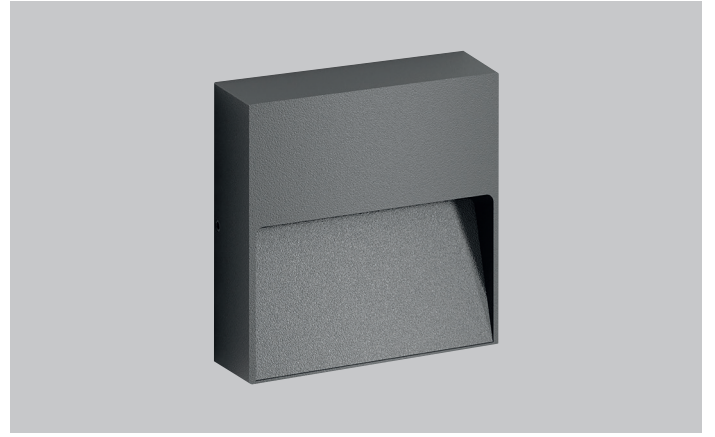

Lite Surface

5 / Product Color / Ürün Renk

White = 01

Light Gray = 04

Textured Metallic
Dark Gray = 05

Black = 03