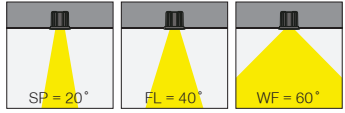

4 / Reflector Angle / Reflektör Açısı

* See page 531 for ldt files. / Işık eğrileri için sayfa 531 bakınız.

Cub Midi / I01.MLR.14025

	Power / Güç	CRI	Order Code / Sipariş Kodu	Kelvin	Lümen T_c=50° Lümen	
		15W	CRI>80	I01.MLR.14025 . (.) . (..) . (..) . (..)	2700K	1250
3000K					1281	
3500K					1326	
4000K					1372	
5000K					1468	
CRI>90					2700K	1125
		3000K	1152			
		3500K	1193			
		4000K	1234			
		5000K	X			
		CRI>98	2700K	863		
3000K			895			
4000K	939					

* Code example / Kod örneği:
I01.MLR.14025 . 15 . 827 . SP . 01

- 1- Product code / Armatür kodu
- 2- Power / Güç
- 3- CRI / Kelvin
- 4- Reflector angle / Reflektör açısı
- 5- Colour / Ürün renk

Complete Code / Komple Kod	2	3	4	5
	Watt - Driving Current / Watt - Sürüş Akımı	CRI / Kelvin	Reflector Angle / Reflektör Açısı	Product Color / Ürün Renk
I01.MLR.14025 . (.) . (..) . (..) . (..)	15	827 CRI>80 - 2700K	SP 20° - Spot	01 white
	10	830 CRI>80 - 3000K	FL 40° - Flood	02 ral 9010
	7	835 CRI>80 - 3500K	WF 60° - Wide Flood	03 black
	4	840 CRI>80 - 4000K		04 gray
		850 CRI>80 - 5000K		05 dark gray
		927 CRI>90 - 2700K		06 special color
		930 CRI>90 - 3000K		
		935 CRI>90 - 3500K		
		940 CRI>90 - 4000K		
		9827 CRI>98 - 2700K		
		9830 CRI>98 - 3000K		
		9840 CRI>98 - 4000K