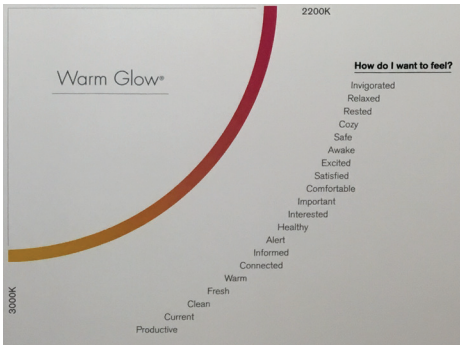

Warm Dimming / Sıcak Dim

Warm dimming enables halogen functionality in LED technology. Avolux integrates warm dim COBs with its CUB range. When luminous intensity drops to 5%, colour temperature changes from 3000K to 1800K. This technology could be widely preferred especially at hospitality areas creating different atmospheres. Cafe, cinema, hotels etc are the main areas that this system could be used.

Sıcak dim teknolojisi ile halojen ampüllerdeki fonksiyonellik LED teknolojisinde de uygulanmaya başlanmıştır. Avolux CUB serisini bu teknoloji ile birleştirdi. Armatür %100'den %5'e doğru ışığını kısıtıkça, ışık Kelvin çıkışı 3000K'den 1800K'e doğru düşürerek mekanlara farklı bir atmosfer kazandırılmaktadır. Bu sistem özellikle otel, sinema, kafe vb alanlarda yaygın olarak kullanılabilir.