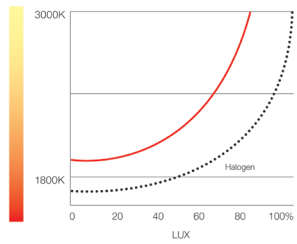

Warm Dimming / Sıcak Dim

Warm dimming enables halogen functionality in LED technology. Avolux integrates warm dim COBs with its CUB range. When luminous intensity drops to 5%, colour temperature changes from 3000K to 1800K. This technology could be widely preferred especially at hospitality areas creating different atmospheres. Cafe, cinema, hotels etc are the main areas that this system could be used.

Sıcak dim teknolojisi ile halojen ampüllerdeki fonksiyonellik LED teknolojisinde de uygulanmaya başlanmıştır. Avolux CUB serisini bu teknoloji ile birleştirdi. Armatür %100'den %5'e doğru ışığını kısıtıkça, ışık Kelvin çıkışı 3000K'den 1800K'e doğru düşürerek mekanlara farklı bir atmosfer kazandırılmaktadır. Bu sistem özellikle otel, sinema, kafe vb alanlarda yaygın olarak kullanılabilir.