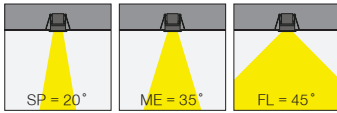

4 / Reflector Angle / Reflektör Açısı

* See page 526 for ldt files. / Işık eğrileri için sayfa 526 bakınız.

Cub Micro / I01.MLR.14021

	Power / Güç	CRI	Order Code / Sipariş Kodu	Kelvin	Lümen T_c=50° Lümen	
		7W	CRI>80	I01.MLR.14021 . (..) . (..) . (..) . (..)	2700K	720
3000K					737	
3500K					763	
4000K					790	
5000K					845	
CRI>90		I01.MLR.14021 . (..) . (..) . (..) . (..)	2700K	648		
			3000K	663		
			3500K	686		
			4000K	710		
			5000K	X		
CRI>98		I01.MLR.14021 . (..) . (..) . (..) . (..)	2700K	496		
			3000K	516		
			4000K	540		

* Code example / Kod örneği:

I01.MLR.14021 . 7 . 827 . SP . 01

- 1- Product code / Armatür kodu
- 2- Power / Güç
- 3- CRI / Kelvin
- 4- Reflector angle / Reflektör açısı
- 5- Colour / Ürün renk

Complete Code / Komple Kod	2	3	4	5
	Watt - Driving Current / Watt - Sürüş Akımı	CRI / Kelvin	Reflector Angle / Reflektör Açısı	Product Color / Ürün Renk
7	7W - 180mA	827 CRI>80 - 2700K	SP 20° - Spot	01 white
4	4W - 100mA	830 CRI>80 - 3000K	ME 35° - Medium	02 ral 9010
		835 CRI>80 - 3500K	FL 45° - Flood	03 black
		840 CRI>80 - 4000K		04 gray
		850 CRI>80 - 5000K		05 dark gray
		927 CRI>90 - 2700K		06 special color
		930 CRI>90 - 3000K		
		935 CRI>90 - 3500K		
		940 CRI>90 - 4000K		
		9827 CRI>98 - 2700K		
		9830 CRI>98 - 3000K		
		9840 CRI>98 - 4000K