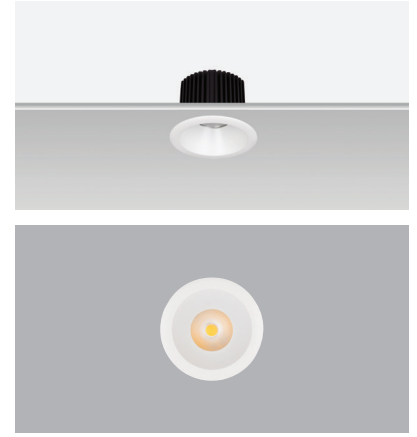

Cub Mini

5 / Product Color / Ürün Renk

Technical Drawing / Teknik Çizim

4 / Reflector Angle / Reflektör Açısı

* See page 526 for ldt files. / Işık eğrileri için sayfa 526 bakınız.

Cub Mini / I01.MLR.14024

* Code example / Kod örneği:

I01.MLR.14024 . 7 . 827 . SP . 01

- 1- Product code / Armatür kodu
- 2- Power / Güç
- 3- CRI / Kelvin
- 4- Reflector angle / Reflektör açısı
- 5- Colour / Ürün renk

Power / Güç	CRI	Order Code / Sipariş Kodu	Kelvin	Lümen T_c=50° Lümen
7W	CRI>80	I01.MLR.14024 . (..) . (...) . (..) . (..)	2700K	720
			3000K	737
			3500K	763
			4000K	790
			5000K	845
	CRI>90	I01.MLR.14024 . (..) . (...) . (..) . (..)	2700K	648
			3000K	663
			3500K	686
			4000K	710
			5000K	X
CRI>98	I01.MLR.14024 . (..) . (...) . (..) . (..)	2700K	496	
		3000K	516	
		4000K	540	

2	3	4	5
Watt - Driving Current / Watt - Sürüş Akımı	CRI / Kelvin	Reflector Angle / Reflektör Açısı	Product Color / Ürün Renk
7 7W - 180mA	827 CRI>80 - 2700K	SP 20° - Spot	01 white
4 4W - 100mA	830 CRI>80 - 3000K	ME 35° - Medium	02 ral 9010
	835 CRI>80 - 3500K		03 black
	840 CRI>80 - 4000K	FL 45° - Flood	04 gray
	850 CRI>80 - 5000K		05 dark gray
	927 CRI>90 - 2700K		06 special color
	930 CRI>90 - 3000K		
	935 CRI>90 - 3500K		
	940 CRI>90 - 4000K		
	9827 CRI>98 - 2700K		
	9830 CRI>98 - 3000K		
	9840 CRI>98 - 4000K