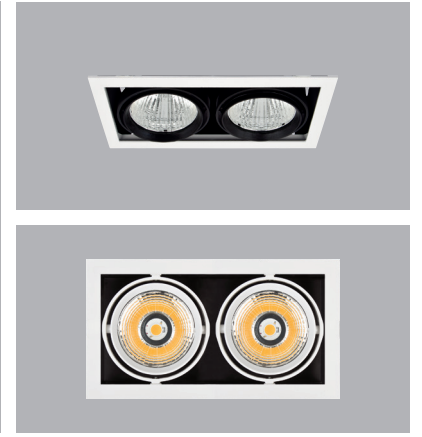

5 / Product Color / Ürün Renk

Technical Drawing / Teknik Çizim

Manna / I01.MLR.09002

* Code example / Kod örneği:
I01.MLR.09002 . 42 . 827 . SS . 01
1 2 3 4 5

- 1- Product code / Armatür kodu
- 2- Power / Güç
- 3- CRI / Kelvin
- 4- Reflector angle / Reflektör açısı
- 5- Colour / Ürün renk

Power / Güç	CRI	Order Code / Sipariş Kodu	Kelvin	Lümen T_c=50° Lümen
2x42W	CRI>80	I01.MLR.09002 . (..) . (..) . (..) . (..)	2700K	9682
			3000K	9928
			3500K	10272
			4000K	10624
			5000K	11376
				X
	CRI>90	I01.MLR.09002 . (..) . (..) . (..) . (..)	2700K	7446
			3000K	8714
			3500K	8937
			4000K	9244
			5000K	X
				X
CRI>98	I01.MLR.09002 . (..) . (..) . (..) . (..)	2700K	7818	
		3000K	8082	
		4000K	8640	
		1800K	5836	
		2400K	6008	
		6600K	7930	
Meat / Et COB	I01.MLR.09002 . (..) . (..) . (..) . (..)	1800K	5836	
Food / Gıda COB	I01.MLR.09002 . (..) . (..) . (..) . (..)	2400K	6008	
FISH / Balık COB	I01.MLR.09002 . (..) . (..) . (..) . (..)	6600K	7930	

2	Watt - Driving Current / Watt - Sürüş Akımı	3		4	Reflector Angle / Reflektör Açısı	5			
		CRI / Kelvin				Product Color / Ürün Renk			
42	2x42W - 1050mA	827	CRI>80 - 2700K	9827	CRI>98 - 2700K	SS	2x12° - Super Spot	01	white
35	2x35W - 900mA	830	CRI>80 - 3000K	9830	CRI>98 - 3000K	SP	2x20° - Spot	02	ral 9010
31	2x31W - 800mA	835	CRI>80 - 3500K	9840	CRI>98 - 4000K	ME	2x30° - Medium	03	black
28	2x28W - 700mA	840	CRI>80 - 4000K	MEAT	1800K	FL	2x40° - Flood	04	gray
		850	CRI>80 - 5000K	GOLD	2400K	WF	2x60° - Wide Flood	05	dark gray
		927	CRI>90 - 2700K	FISH	6600K			06	special color
		930	CRI>90 - 3000K						
		935	CRI>90 - 3500K						
		940	CRI>90 - 4000K