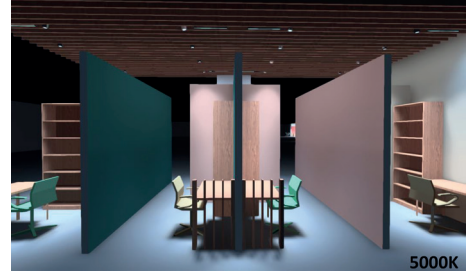

4000K

5000K