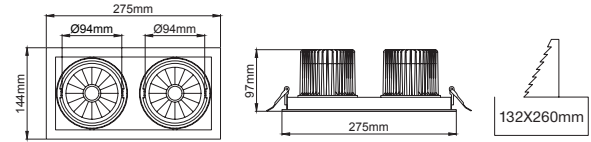

Technical Drawing / Teknik Çizim