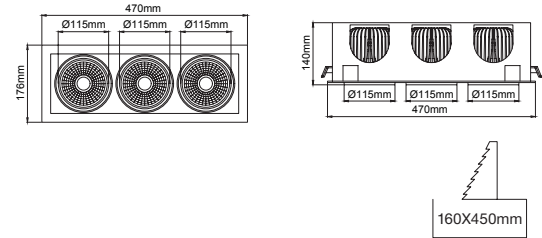

Technical Drawing / Teknik Çizim