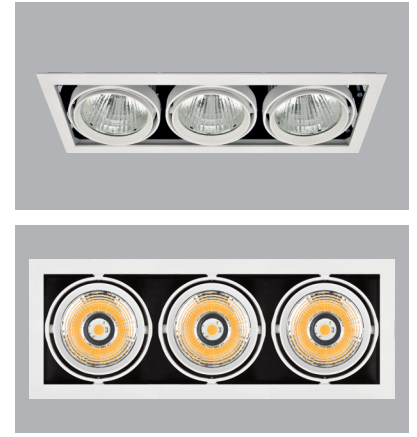

5 / Product Color / Ürün Renk

Technical Drawing / Teknik Çizim

Manna / I01.MLR.09003

* Code example / Kod örneği:
I01.MLR.09003 . 42 . 827 . SS . 01

- 1- Product code / Armatür kodu
- 2- Power / Güç
- 3- CRI / Kelvin
- 4- Reflector angle / Reflektör açısı
- 5- Colour / Ürün renk

Power / Güç	CRI	Order Code / Sipariş Kodu	Kelvin	Lümen T_c=50° Lümen
3x42W	CRI>80	I01.MLR.09003 . (.) . (...) . (.) . (.)	2700K	14523
			3000K	14892
			3500K	15408
			4000K	15936
			5000K	17064
			X	
	CRI>90	I01.MLR.09003 . (.) . (...) . (.) . (.)	2700K	11178
			3000K	13071
			3500K	13401
			4000K	13866
			5000K	X
			X	
CRI>98	I01.MLR.09003 . (.) . (...) . (.) . (.)	2700K	11727	
		3000K	12123	
		4000K	12960	
		1800K	8754	
		2400K	9012	
		6600K	11895	

2	Watt - Driving Current / Watt - Sürüş Akımı	3	CRI / Kelvin	4	Reflector Angle / Reflektör Açısı	5	Product Color / Ürün Renk
42	3x42W - 1050mA	827	CRI>80 - 2700K	SS	3x12° - Super Spot	01	white
35	3x35W - 900mA	830	CRI>80 - 3000K	SP	3x20° - Spot	02	ral 9010
31	3x31W - 800mA	835	CRI>80 - 3500K	ME	3x30° - Medium	03	black
28	3x28W - 700mA	840	CRI>80 - 4000K	FL	3x40° - Flood	04	gray
		850	CRI>80 - 5000K	WF	3x60° - Wide Flood	05	dark gray
		927	CRI>90 - 2700K			06	special color
		930	CRI>90 - 3000K				
		935	CRI>90 - 3500K				
		940	CRI>90 - 4000K