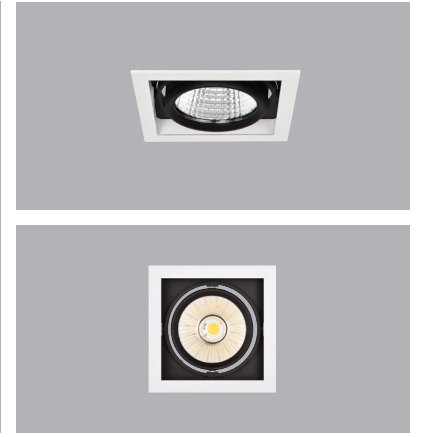

Manna Mini

COB Led Recessed Series / COB Led Ankastrre Serisi