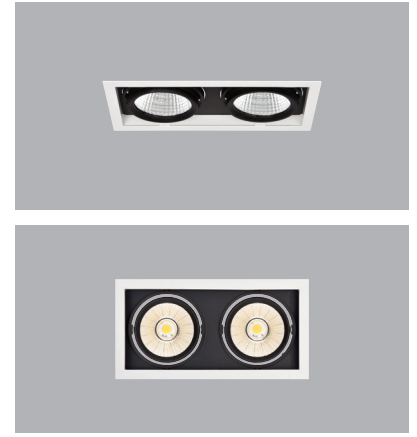

Manna Mini

5 / Product Color / Ürün Renk

Technical Drawing / Teknik Çizim

Manna Mini / I01.MLR.08002

* Code example / Kod örneği:
I01.MLR.08002 . 28 . 827 . SP . 01
1 2 3 4 5
1- Product code / Armatür kodu
2- Power / Güç
3- CRI / Kelvin
4- Reflector angle / Reflektör açısı
5- Colour / Ürün renk

Power / Güç	CRI	Order Code / Sipariş Kodu	Kelvin	Lümen T_c=50° Lümen
2x28W	CRI>80	I01.MLR.08002 . (.) . (...) . (.) . (.)	2700K	6810
			3000K	7112
			3500K	7192
			4000K	7470
			5000K	7986
			5000K	X
	CRI>90	I01.MLR.08002 . (.) . (...) . (.) . (.)	2700K	5512
			3000K	6088
			3500K	6250
			4000K	6320
			5000K	X
			5000K	X
CRI>98	I01.MLR.08002 . (.) . (...) . (.) . (.)	2700K	4918	
		3000K	5128	
		4000K	5486	
		1800K	4050	
		2400K	4226	
		6600K	5810	
Meat / Et COB				
Food / Gıda COB				
FISH / Balık COB				

2	Watt - Driving Current / Watt - Sürüş Akımı	3		4	Reflector Angle / Reflektör Açısı	5		Product Color / Ürün Renk	
		CRI	Kelvin			Color Code	Color Name		
28	2x28W - 700mA	827	CRI>80 - 2700K	9827	CRI>98 - 2700K	SP	2x20° - Spot	01	white
24	2x24W - 600mA	830	CRI>80 - 3000K	9830	CRI>98 - 3000K	ME	2x30° - Medium	02	ral 9010
20	2x20W - 500mA	835	CRI>80 - 3500K	9840	CRI>98 - 4000K	FL	2x40° - Flood	03	black
15	2x15W - 350mA	840	CRI>80 - 4000K	MEAT	1800K	WF	2x60° - Wide Flood	04	gray
		850	CRI>80 - 5000K	GOLD	2400K			05	dark gray
		927	CRI>90 - 2700K	FISH	6600K			06	special color
		930	CRI>90 - 3000K						
		935	CRI>90 - 3500K						
		940	CRI>90 - 4000K