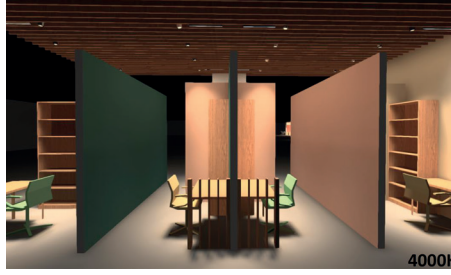

Mofos

CCT Control with Switch / Switch ile Renk Ayarı

We are optionally able to control CCT of the Mofos Recessed range with switch available on the LED Driver with 3000K, 4000K and 5000K light output from same downlight.

Mofos Ankastr armatür serisinde ışık rengi LED trafonun üzerinde bulunan buton sayesinde 3000K, 4000K ve 5000K olarak ayarlanabilmektedir.

3000K

4000K

5000K

Beam Angles / Işık Açıları

We use Segmented Miro Silver technology in our Mofos recessed spotlights. Efficiency rating of LOR >93% provides high lumen output. Super Spot, Spot, Medium, Flood and Wide Flood options available with Miro-4, Miro-8 and Miro-20 surface.

Mofos ankastr serimizde segmente Miro Silver teknolojisine sahip reflektörler kullanılmaktadır. Kullandığımız reflektörlerin verimi LOR>93% seviyesinde olup armatür verimini en üst seviyeye çıkarmaktadır. Çok Dar, Dar, Orta, Geniş ve çok Geniş açı seçenekleri bulunmakta olup Miro-4, Miro-8 ve Miro-20 yüzey seçenekleri bulunmaktadır.

MacAdam

Avolux uses world's best LED suppliers to ensure colour consistency in its MOFOS recessed spotlight range. We can provide up to MacAdam Step 3.

Avolux MOFOS ankastr serisi armatürlerinde en iyi marka LED komponentlerini kullanmakta olup olası ışık tonu farklılıklarının önüne geçmektedir. MacAdam Step 3 ışık bini tercih edilmektedir.