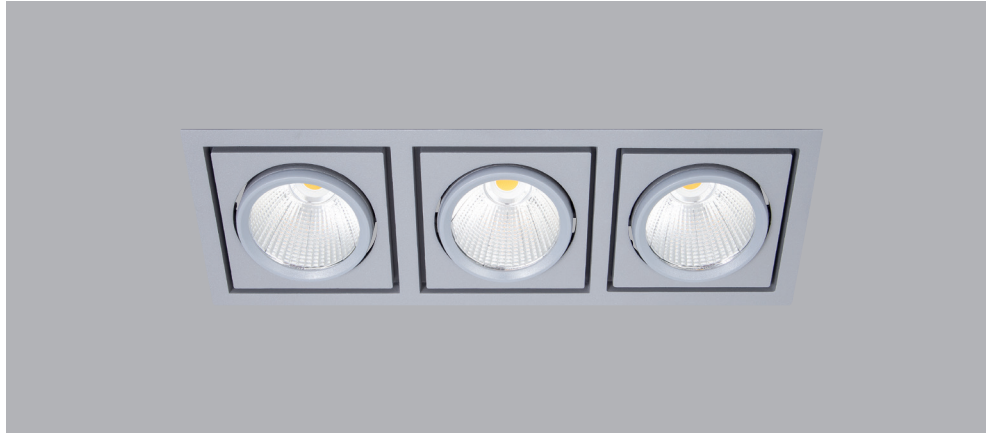

Mini Mofos

5 / Product Color / Ürün Renk

Technical Drawing / Teknik Çizim

Mini Mofos / I01.MLR.17013

* Code example / Kod örneği:

I01.MLR.17013 . 28 . 827 . SP . 01

- 1- Product code / Armatür kodu
- 2- Power / Güç
- 3- CRI / Kelvin
- 4- Reflector angle / Reflektör açısı
- 5- Colour / Ürün renk

Power / Güç	CRI	Order Code / Sipariş Kodu	Kelvin	Lümen T_c=50° Lümen
3x28W	CRI>80	I01.MLR.17013 . (..) . (..) . (..) . (..)	2700K	10215
			3000K	10668
			3500K	10778
			4000K	11205
			5000K	11979
				X
	CRI>90	I01.MLR.17013 . (..) . (..) . (..) . (..)	2700K	8268
			3000K	9132
			3500K	9375
			4000K	9480
			5000K	X
				X
CRI>98	I01.MLR.17013 . (..) . (..) . (..) . (..)	2700K	7377	
		3000K	7692	
		4000K	8229	
		1800K	6156	
		2400K	6339	
		6600K	8715	
Meat / Et COB	I01.MLR.17013 . (..) . (..) . (..) . (..)	1800K	6156	
Food / Gıda COB	I01.MLR.17013 . (..) . (..) . (..) . (..)	2400K	6339	
FISH / Balık COB	I01.MLR.17013 . (..) . (..) . (..) . (..)	6600K	8715	

2	Watt - Driving Current / Watt - Sürüş Akımı	3	CRI / Kelvin		4	Reflector Angle / Reflektör Açısı	5	Product Color / Ürün Renk					
	28		3x28W - 700mA	827		CRI>80 - 2700K		9827	CRI>98 - 2700K	SP	3x20° - Spot	01	white
24	3x24W - 600mA	830	CRI>80 - 3000K	9830	CRI>98 - 3000K	ME	3x30° - Medium	02	ral 9010				
20	3x20W - 500mA	835	CRI>80 - 3500K	9840	CRI>98 - 4000K	FL	3x40° - Flood	03	black				
15	3x15W - 350mA	840	CRI>80 - 4000K	MEAT	1800K	WF	3x60° - Wide Flood	04	gray				
		850	CRI>80 - 5000K	GOLD	2400K			05	dark gray				
		927	CRI>90 - 2700K	FISH	6600K			06	special color				
		930	CRI>90 - 3000K										
		935	CRI>90 - 3500K										
		940	CRI>90 - 4000K