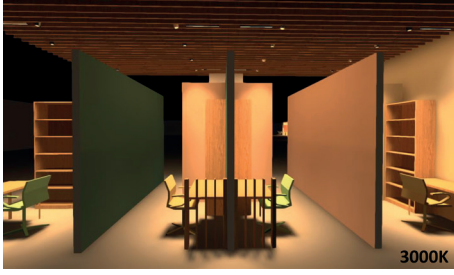

Mofos

CCT Control with Switch / Switch ile Renk Ayarı

We are optionally able to control CCT of the Mofos Recessed range with switch available on the LED Driver with 3000K, 4000K and 5000K light output from same downlight.

Mofos Ankastr armatür serisinde ışık rengi LED trafonun üzerinde bulunan buton sayesinde 3000K, 4000K ve 5000K olarak ayarlanabilmektedir.

3000K