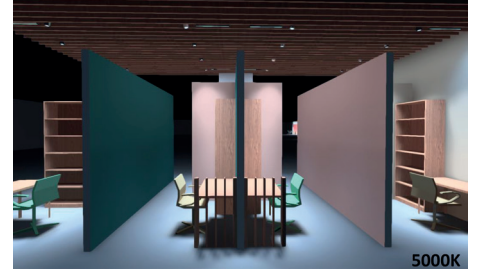

4000K

5000K

Beam Angles / Işık Açıları