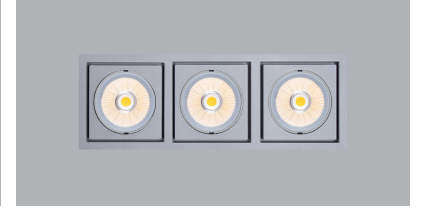

Mini Mofos

5 / Product Color / Ürün Renk

Technical Drawing / Teknik Çizim

Mini Mofos / I01.MLR.17013

* Code example / Kod örneği:

I01.MLR.17013 . 28 . 827 . SP . 01

- 1- Product code / Armatür kodu
- 2- Power / Güç
- 3- CRI / Kelvin
- 4- Reflector angle / Reflektör açısı
- 5- Colour / Ürün renk

Power / Güç	CRI	Order Code / Sipariş Kodu	Kelvin	Lümen T_c=50° Lümen
3x28W	CRI>80	I01.MLR.17013 . (..) . (..) . (..) . (..)	2700K	10215
			3000K	10668
			3500K	10778
			4000K	11205
			5000K	11979
				X
	CRI>90	I01.MLR.17013 . (..) . (..) . (..) . (..)	2700K	8268
			3000K	9132
			3500K	9375
			4000K	9480
			5000K	X
				X
CRI>98	I01.MLR.17013 . (..) . (..) . (..) . (..)	2700K	7377	
		3000K	7692	
		4000K	8229	
		1800K	6156	
		2400K	6339	
		6600K	8715	
Meat / Et COB	I01.MLR.17013 . (..) . (..) . (..) . (..)	1800K	6156	
Food / Gıda COB	I01.MLR.17013 . (..) . (..) . (..) . (..)	2400K	6339	
FISH / Balık COB	I01.MLR.17013 . (..) . (..) . (..) . (..)	6600K	8715	

2	Watt - Driving Current / Watt - Sürüş Akımı	3	CRI / Kelvin		4	Reflector Angle / Reflektör Açısı	5	Product Color / Ürün Renk					
	28		3x28W - 700mA	827		CRI>80 - 2700K		9827	CRI>98 - 2700K	SP	3x20° - Spot	01	white
24	3x24W - 600mA	830	CRI>80 - 3000K	9830	CRI>98 - 3000K	ME	3x30° - Medium	02	ral 9010				
20	3x20W - 500mA	835	CRI>80 - 3500K	9840	CRI>98 - 4000K	FL	3x40° - Flood	03	black				
15	3x15W - 350mA	840	CRI>80 - 4000K	MEAT	1800K	WF	3x60° - Wide Flood	04	gray				
		850	CRI>80 - 5000K	GOLD	2400K			05	dark gray				
		927	CRI>90 - 2700K	FISH	6600K			06	special color				
		930	CRI>90 - 3000K										
		935	CRI>90 - 3500K										
		940	CRI>90 - 4000K