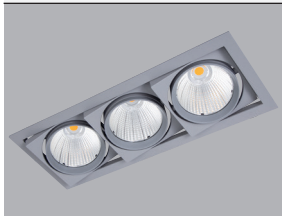

Mofos / I01.MLR.14105

* Code example / Kod örneği:
I01.MLR.14105 . 42 . 827 . SS . 01
1 2 3 4 5

- 1- Product code / Armatür kodu
- 2- Power / Güç
- 3- CRI / Kelvin
- 4- Reflector angle / Reflektör açısı
- 5- Colour / Ürün renk

Power / Güç	CRI	Order Code / Sipariş Kodu	Kelvin	Lümen T_c=50° Lümen
3x42W	CRI>80	I01.MLR.14105 . (.) . (...) . (.) . (.)	2700K	14523
			3000K	14892
			3500K	15408
			4000K	15936
			5000K	17064
			5000K	X
	CRI>90	I01.MLR.14105 . (.) . (...) . (.) . (.)	2700K	11178
			3000K	13071
			3500K	13401
			4000K	13866
			5000K	X
			5000K	X
CRI>98	I01.MLR.14105 . (.) . (...) . (.) . (.)	2700K	11727	
		3000K	12123	
		4000K	12960	
		1800K	8754	
		2400K	9012	
		6600K	11895	
Meat / Et COB	I01.MLR.14105 . (.) . (...) . (.) . (.)	1800K	8754	
Food / Gıda COB	I01.MLR.14105 . (.) . (...) . (.) . (.)	2400K	9012	
FISH / Balık COB	I01.MLR.14105 . (.) . (...) . (.) . (.)	6600K	11895	

2	Watt - Driving Current / Watt - Sürüş Akımı	3	CRI / Kelvin		4	Reflector Angle / Reflektör Açısı	5	Product Color / Ürün Renk		
346	42	3x42W - 1050mA	827	CRI>80 - 2700K	9827	CRI>98 - 2700K	SS	3x12° - Super Spot	01	white
	35	3x35W - 900mA	830	CRI>80 - 3000K	9830	CRI>98 - 3000K	SP	3x20° - Spot	02	ral 9010
	31	3x31W - 800mA	835	CRI>80 - 3500K	9840	CRI>98 - 4000K	ME	3x30° - Medium	03	black
	28	3x28W - 700mA	840	CRI>80 - 4000K	MEAT	1800K	FL	3x40° - Flood	04	gray
			850	CRI>80 - 5000K	GOLD	2400K	WF	3x60° - Wide Flood	05	dark gray
			927	CRI>90 - 2700K	FISH	6600K			06	special color
			930	CRI>90 - 3000K						
			935	CRI>90 - 3500K						
			940	CRI>90 - 4000K