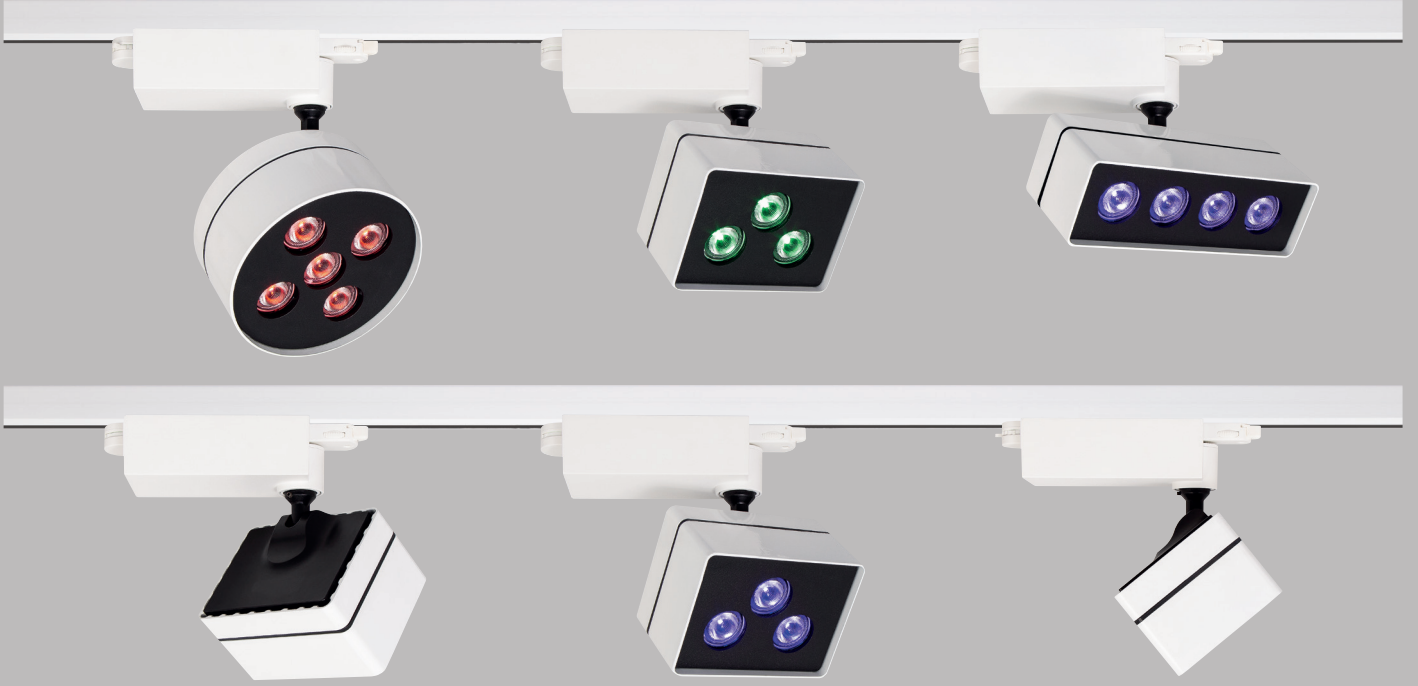

COSMOS RGBW Tracklight

COSMOS can be used also with RGBW system. It uses 4-in-1 RGBW chip technology integrated with light mixer lenses to create uniform and clean light output in every color. Three different sizes of this range has the RGBW light output capability with three different beam angles of spot, medium and wide flood options.

Operating mode of the spotlights are DALI DT8 that enables independent control of each. Two addresses for DIM is possible. One for adjusting the light and other for dimming.

COSMOS serisine RGBW teknolojisi entegre edilebilir. 4-in-1 RGBW led çip teknolojisine sahip olan bu seri, özel renk karıştırıcı optik sistemi sayesinde her renk geçişinde homojen ışık çıkışı sağlar. Üç farklı kasa tipine uygulanabilen bu sistemin dar, orta ve çok geniş açı seçenekleri mevcuttur.

EN

- Die-cast aluminium body.
- Clever thermal design with passive heat dissipation.
- With 3-phase universal in-track adaptor.
- 90° rotation on vertical and 350° angle on horizontal axis with mechanical aiming lock.
- Individual lenses with uniform light effect.
- DALI DT8 operating mode enables individual addressing.
- Two DALI addresses; one for colour control and the other for dimming at every specific colour mode.
- Basic colours: White, Black, Gray, Dark Gray, RAL9010 and special color options.
- Available accesories are Honeycomb Filter, Linear Spread diffuser and Softening diffuser.
- Spot, Medium, Flood and Wide Flood beam angle options available with rotationally symmetric light distribution.