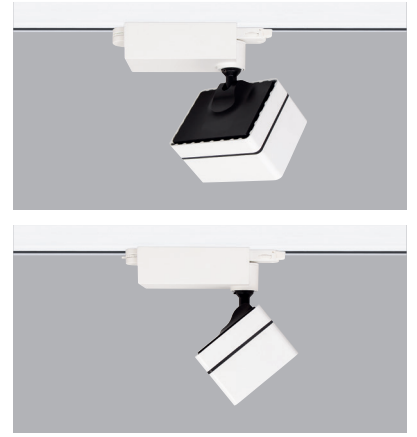

Cosmos RGBW