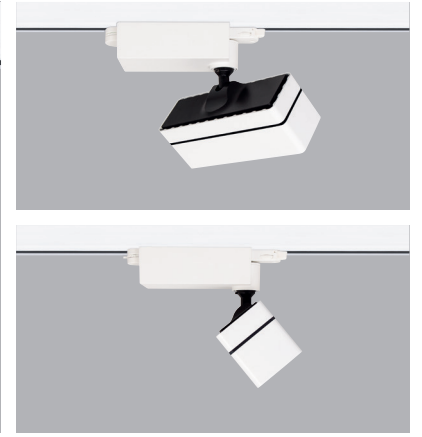

Cosmos RGBW