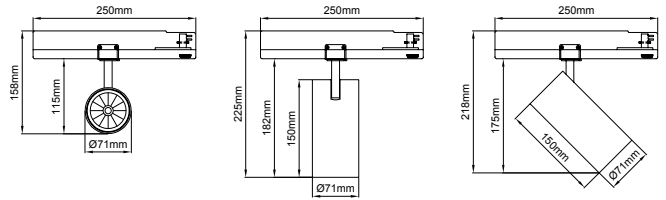

Technical Drawing / Teknik Çizim

4 / Reflector Angle / Reflektör Açısı

* See page 161 for ldt files. / Işık eğrileri için sayfa 161 bakınız.