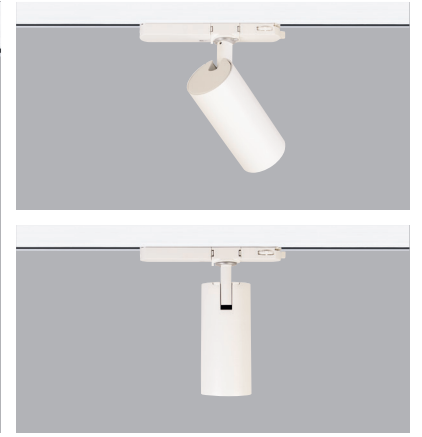

Silindir Trex Midi