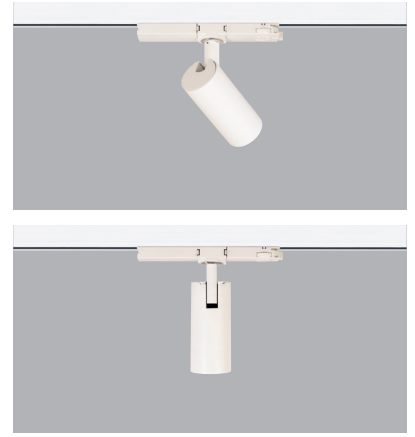

Silindir Trex Mini